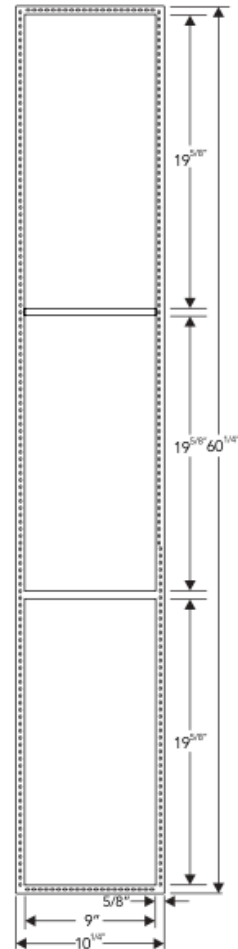

neelnox

LET
THERE
BE **DESIGN.**

FEATURES

- Premium 304 Grade Stainless Steel
- Undermount Profile
- Equipped with SoundDefy™ noise concealing technology
- Sloped bottom ensures proper drainage of water
- Y I B O N D adhesive included to tile the back of the shelf as per client's preference
- No installation hardware required

Y-64P

Y-SHELF

SERIES ORIGIN

Model	Product		Finishes Available
Y-64	Y SHELF		Multiple finishes available. 17 Luxurious finishes to choose from.
FINISHES	Polished (-P)	Brushed Bronze (-BBRZ)	Light Beige (-LTBGE)
	Brushed (-B)	Antique Brass (-ABRS)	Grey (-GRAY)
	Brushed Gold (-BGLD)	Antique Copper (-ACOP)	Beige (-BEIGE)
	Matte Black (-BLK)	Matte White (-WHT)	Polished Gold (-PGLD)
	Oil Rubbed Bronze (-ORB)	Brushed Black (-BRBLK)	Polished Rose Gold (-PRGD)
	Brushed Brass (-BBRS)	Brushed Rose Gold (-BRGD)	

Model	Profile	Size (Inner)	Size (Outer)	Size (Niche)	Rim	Depth	Bottom Slope
Y-64	Undermount	9 x 59 inches 229 x 1499 mm	10 ^{1/4} x 60 ^{1/4} inches 259 x 1531 mm	9 x 19 ^{5/8} inches 229 x 500 mm	5/8 inches 15 mm	3 ^{3/4} inches 97 mm	3/16 inches 5 mm

Product as shown in polished finish

Y-64P

Dimension in inches

Installation Notes

Cut out size : 10^{1/4} x 60^{1/4} inches

NOTE: Dimensions subject to change without notice.